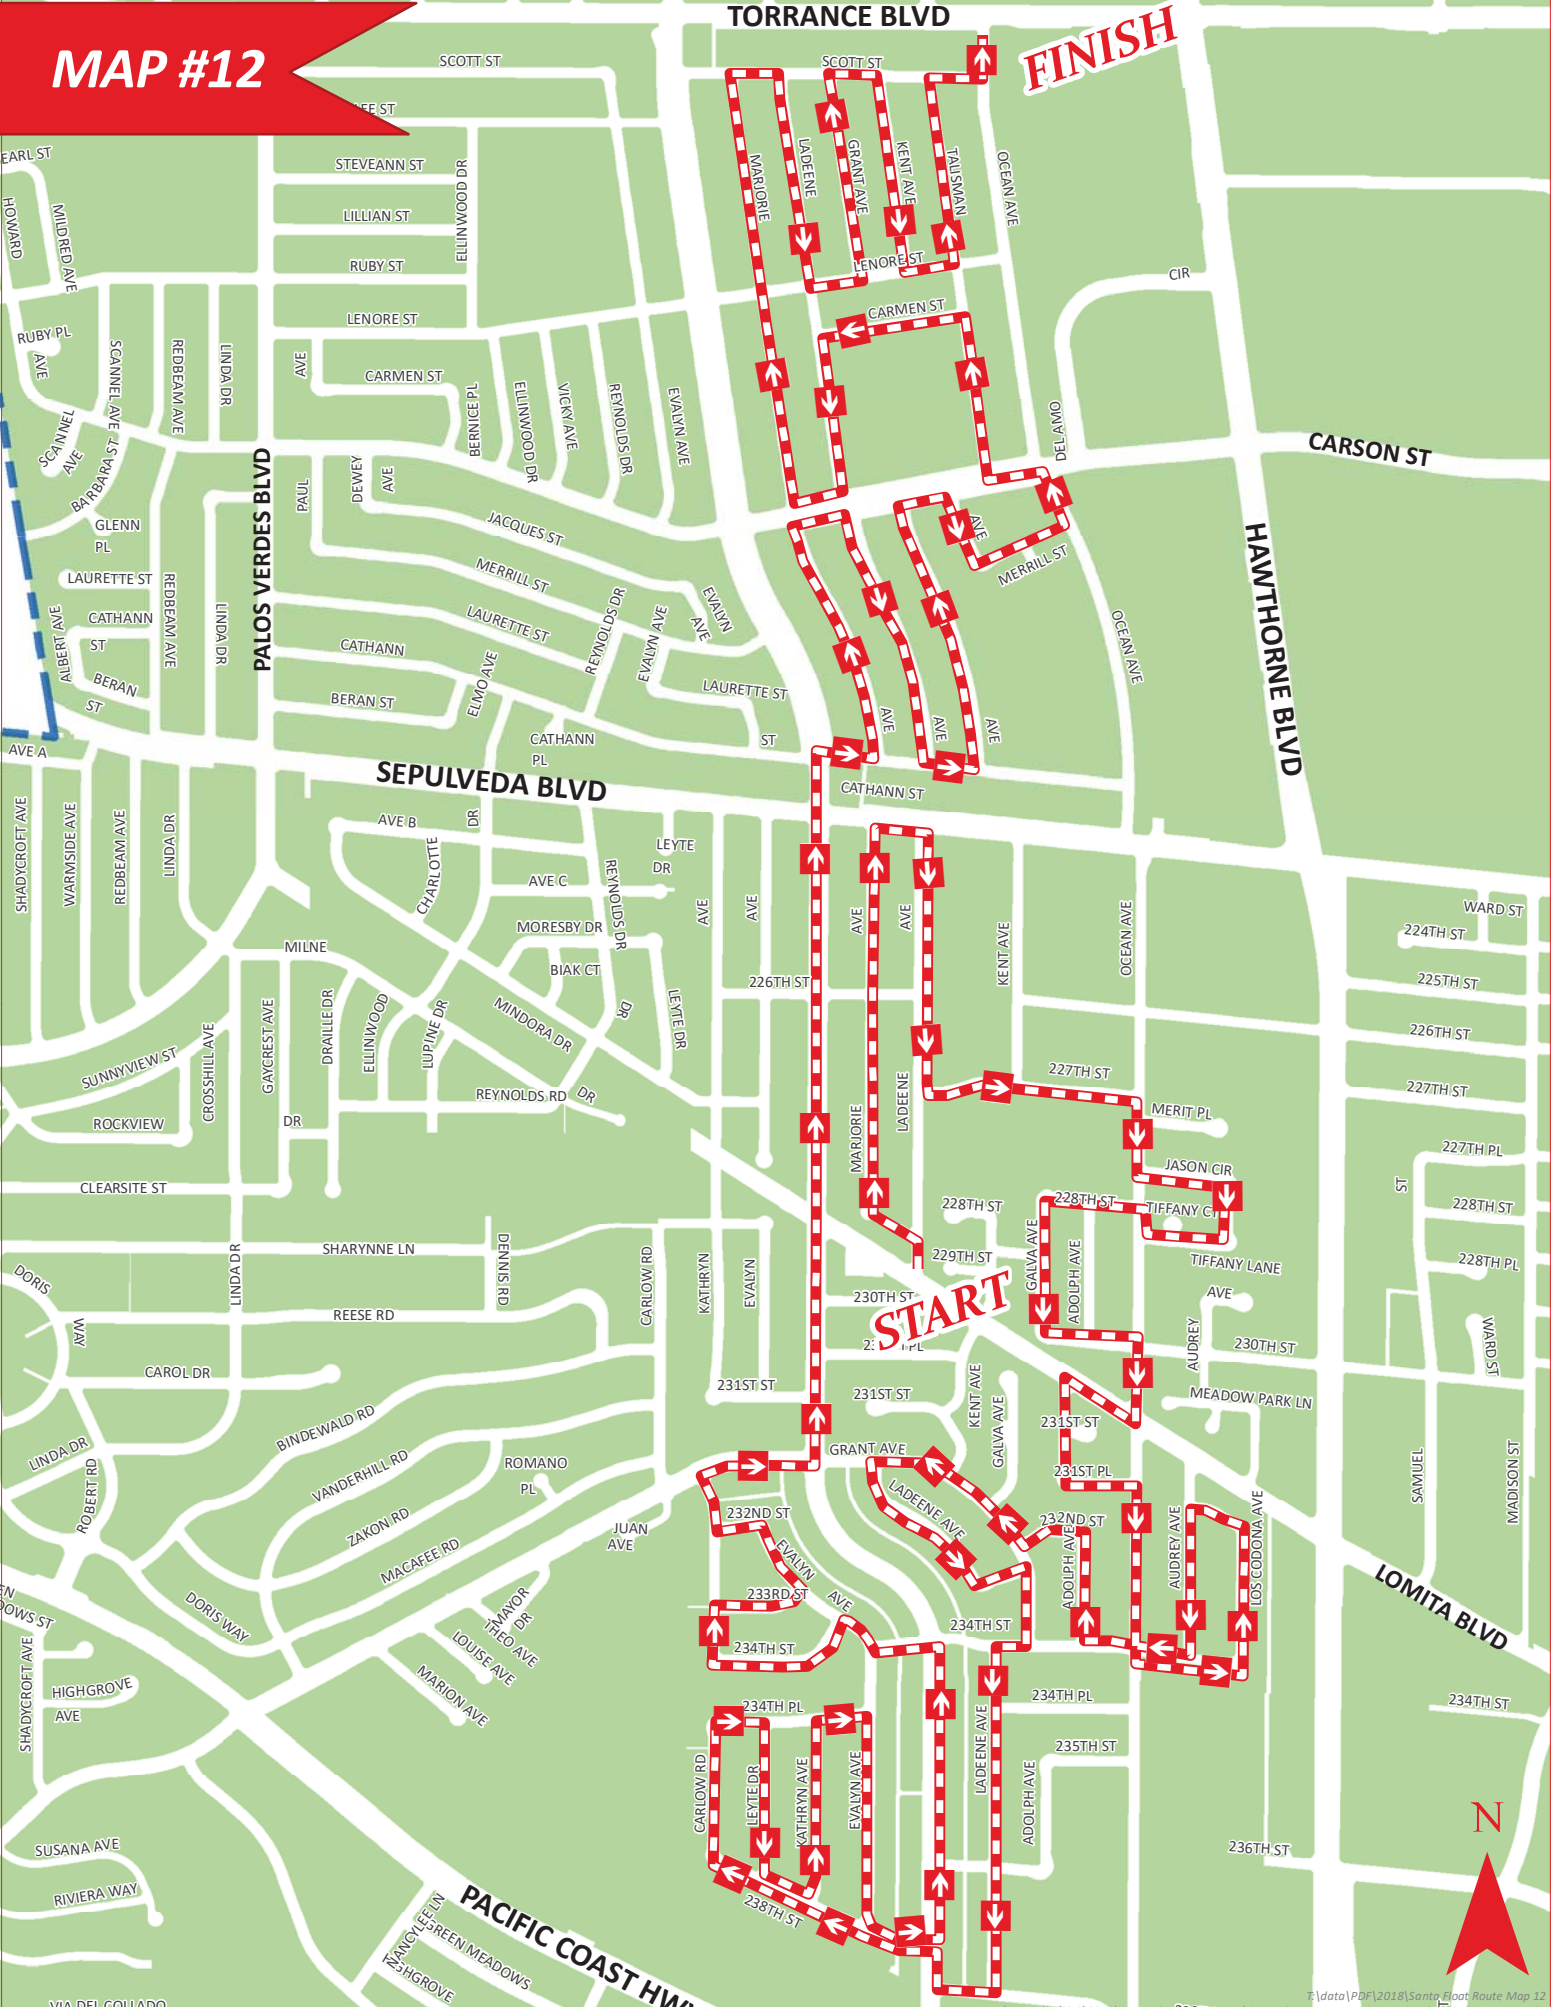

MAP #12

TORRANCE BLVD

FINISH

EARL ST
HOWARD
MILDRED AVE
RUBY PL
SCANNEL AVE
BAI PARAPAL ST
ALBERT AVE
CATHANN ST
BERAN ST
AVE A
SHADYGROFT AVE
WARMSIDE AVE
REDBEAM AVE
LINDA DR
LINDA DR
SUNNYVIEW ST
ROCKVIEW
CLEARSITE ST
DORIS
LINDA DR
ROBERT RD
DORIS ST
SHADYGROFT AVE
SUSANA AVE
RIVIERA WAY
VIA DEL COLLADO

PALOS VERDES BLVD

SEPULVEDA BLVD

TORRANCE BLVD

CARSON ST

HAWTHORNE BLVD

LOMITA BLVD

PACIFIC COAST HWY