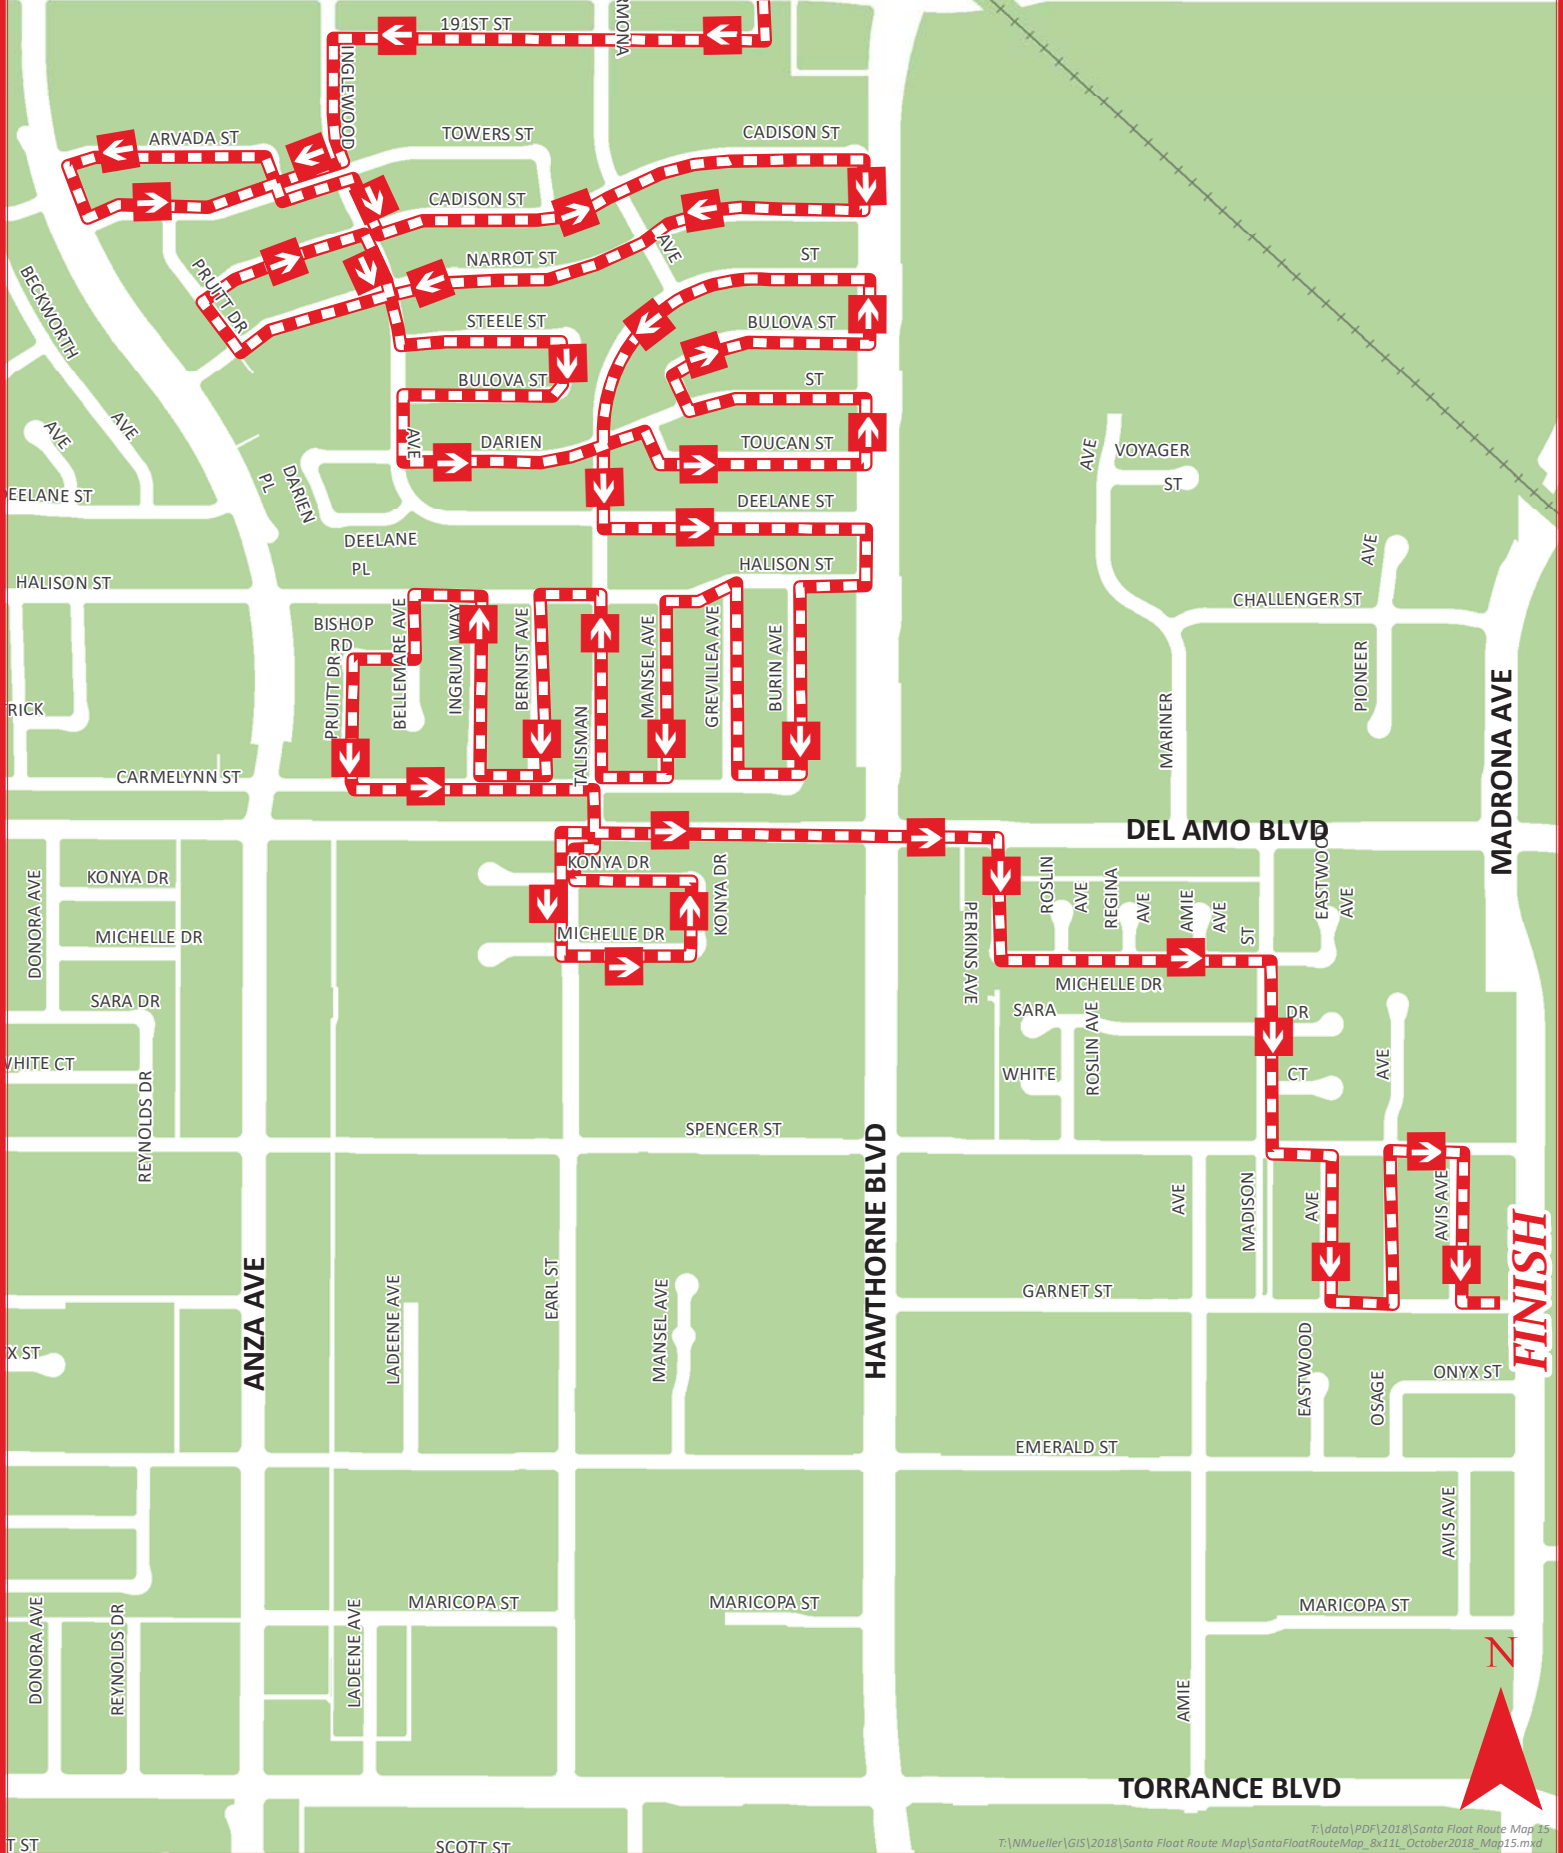

MAP #15

START

190TH ST

MADRONA AVE

DEL AMO BLVD

FINISH

TORRANCE BLVD